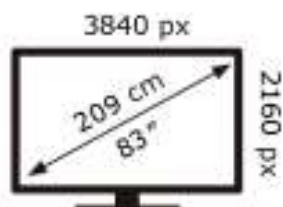

Samsung

QE83S90FAE

150 kWh/1000h

ABCDEF **G**
HDR
379 kWh/1000h

2019/2013

Samsung

QE83S90FAE

150 kWh/1000h