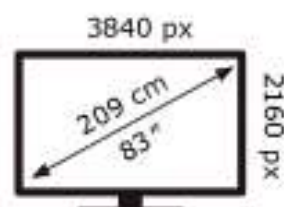

150 kWh/1000h

ABCDEF **G**
HDR
379 kWh/1000h